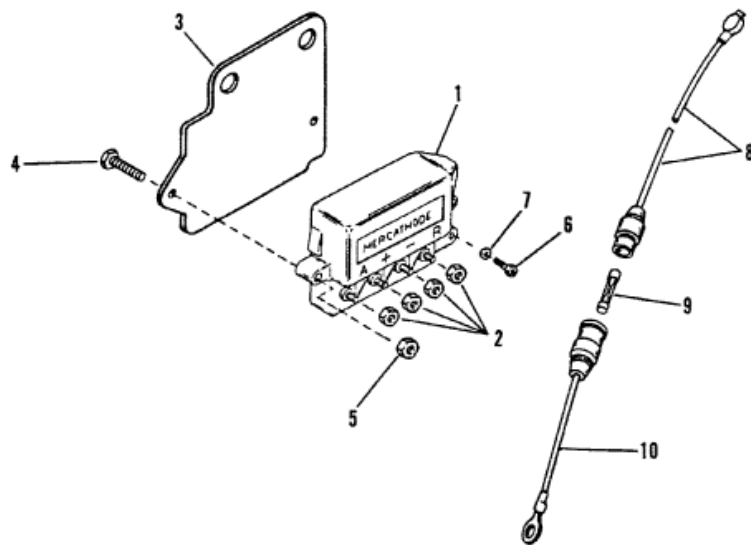

MERCATHODE

**STERN
DRIVE**

Parts List

Ref	Class	Part	Description	Qty	Comment	Footnote
1		42600A 3	CONTROLLER	1		
2	11	68219	NUT	4		
3		18893T	BRACKET	1		
4	10	40001 16	SCREW	2		
5	11	40021 1	NUT	2		
6	10	62568	SCREW	1		
7	12	30164	WASHER	2		
8	84	95084A 9	WIRE (LONG-RED)	1		
9	88	79091	FUSE (20 AMP)	1		
10	84	95084A10	WIRE (SHORT-RED)	1		